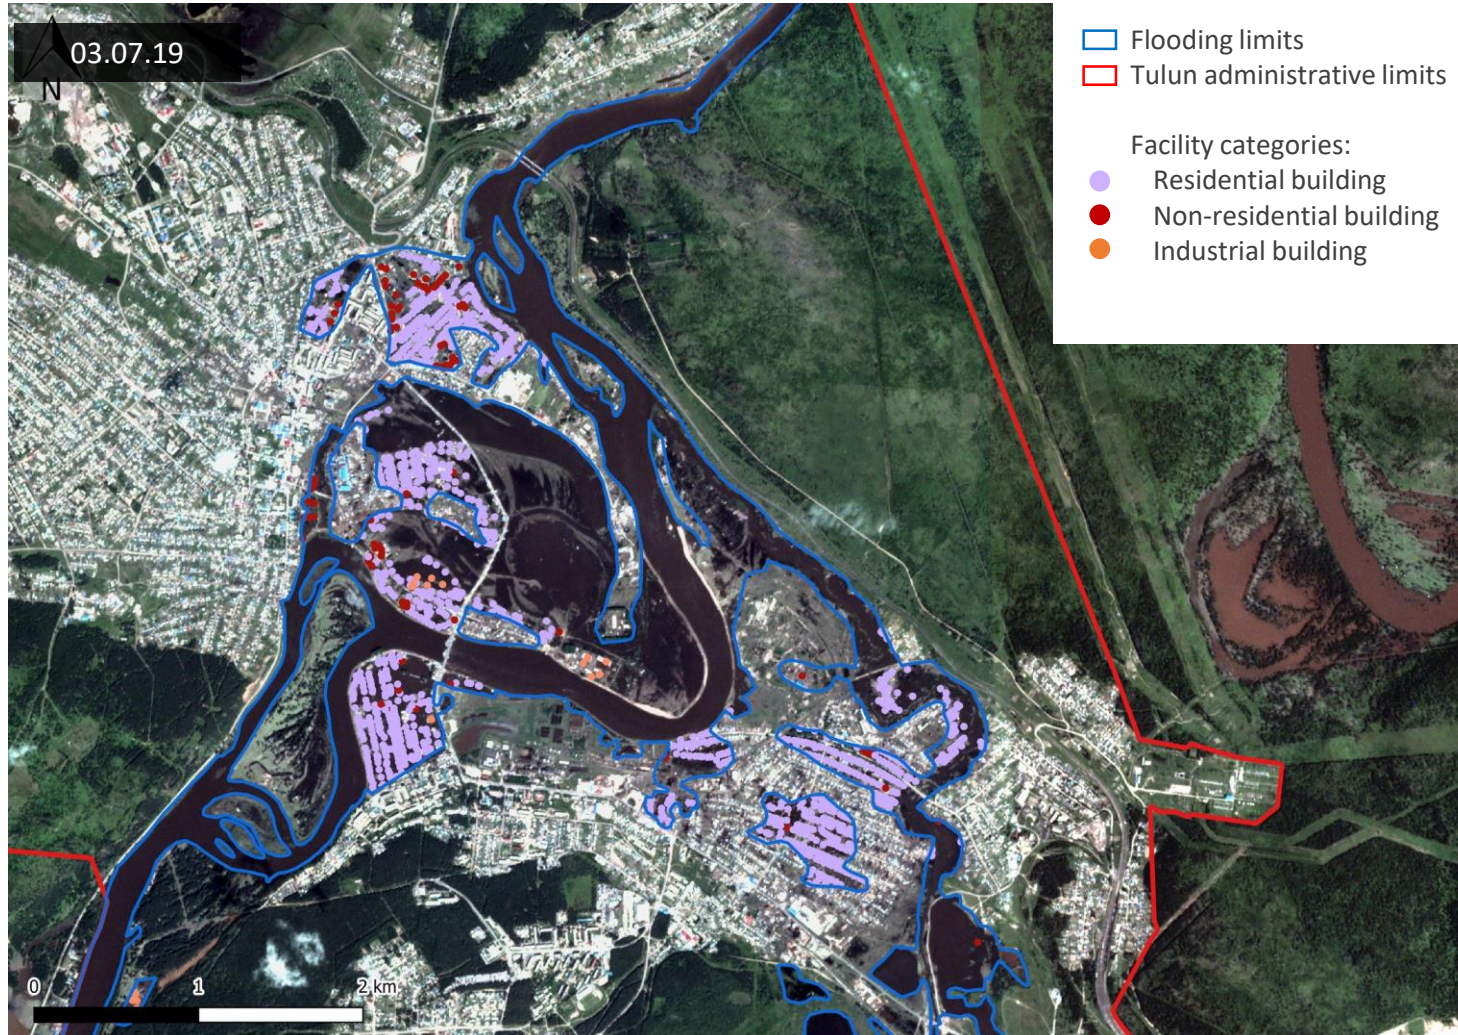

Natural emergencies monitoring: flooding

Daily updated flooding map (Tulun city, Russia)

Dynamics of buildings flooding

Category	29.06.2019	30.06.2019	01.07.2019	03.07.2019
Residential	2629	2585	1672	1242
Non-residential	282	254	143	87
Industrial	103	85	40	16
Mid-rise apartment buildings	31	31	5	0

Natural emergencies monitoring

Flooding, Tyumen region

Natural emergencies monitoring

Wildfires

- ▶ Fire detection via space imagery data
- ▶ Dynamics of fire propagation
- ▶ Damage assessment

Dynamics of fire propagation

Natural emergencies monitoring

Kozelsky volcano

Nalycheva river mouth

Khalaktyrsky beach

Petropavlovsk-Kamchatsky

Natural emergencies monitoring

OPTICAL IMAGERY

RADAR IMAGERY