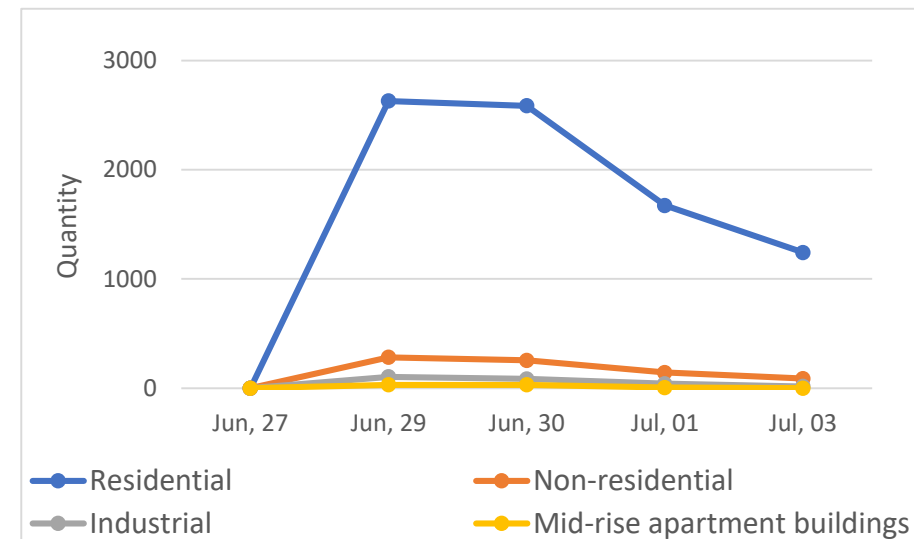

Natural emergencies monitoring: flooding

Daily updated flooding map (Tulun city, Russia)

Dynamics of buildings flooding

Category	29.06.2019	30.06.2019	01.07.2019	03.07.2019
Residential	2629	2585	1672	1242
Non-residential	282	254	143	87
Industrial	103	85	40	16
Mid-rise apartment buildings	31	31	5	0