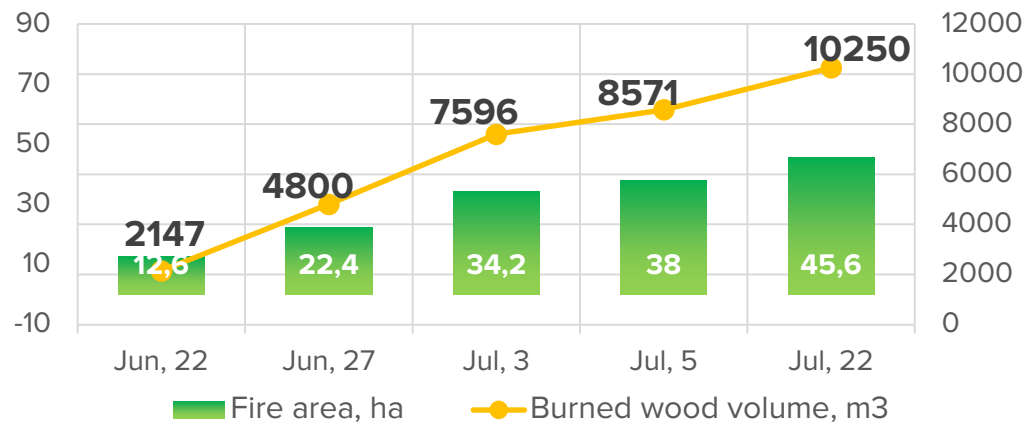

Natural emergencies monitoring

Flooding, Tyumen region

Natural emergencies monitoring

Wildfires

- ▶ Fire detection via space imagery data
- ▶ Dynamics of fire propagation
- ▶ Damage assessment

Dynamics of fire propagation