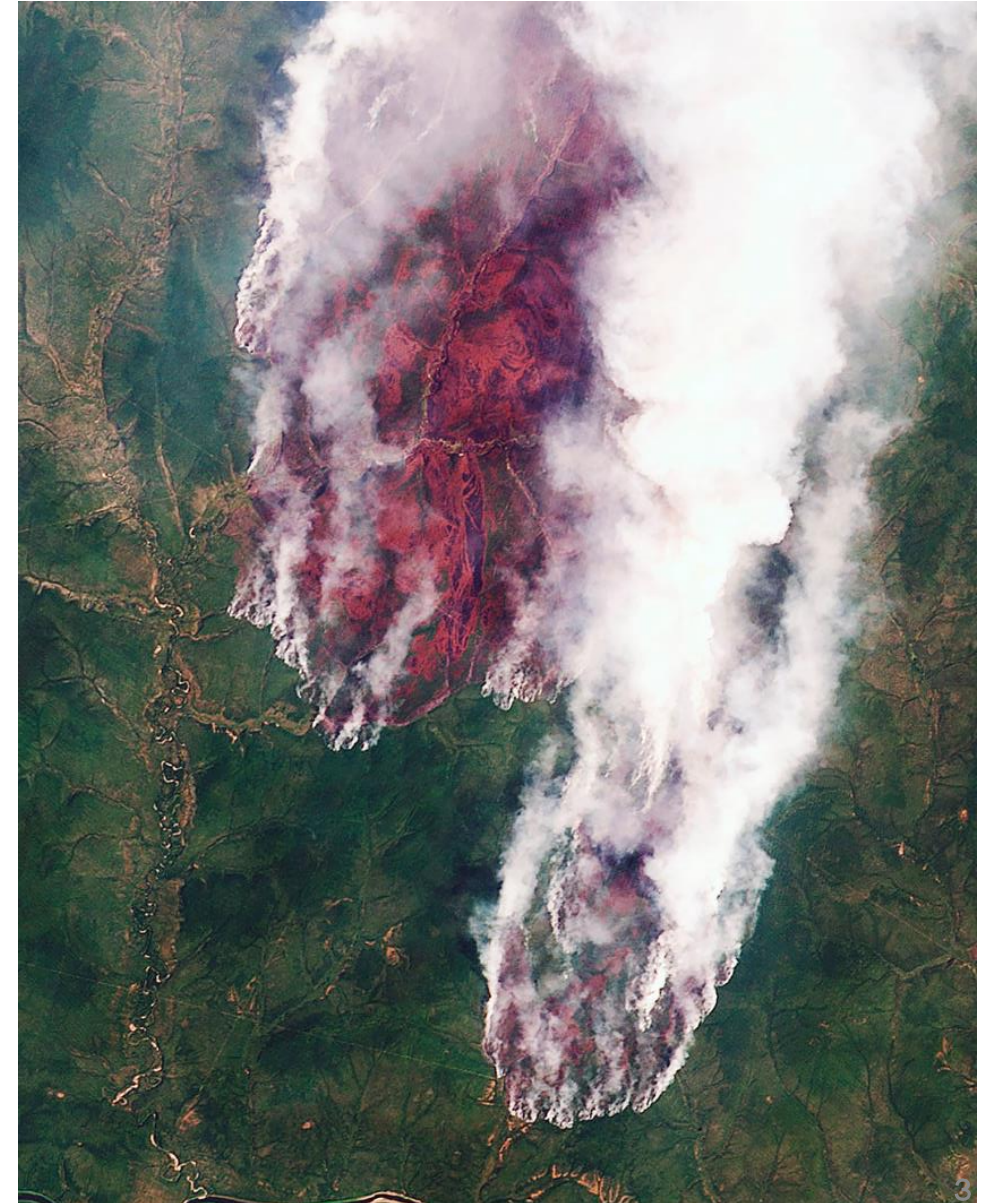

Natural emergencies monitoring: flooding

Daily updated flooding map (Tulun city, Russia)

Dynamics of buildings flooding

Category	29.06.2019	30.06.2019	01.07.2019	03.07.2019
Residential	2629	2585	1672	1242
Non-residential	282	254	143	87
Industrial	103	85	40	16
Mid-rise apartment buildings	31	31	5	0

Natural emergencies monitoring

Flooding, Tyumen region

Natural emergencies monitoring

Wildfires

- ▶ Fire detection via space imagery data
- ▶ Dynamics of fire propagation
- ▶ Damage assessment

Dynamics of fire propagation

Natural emergencies monitoring

Kozelsky volcano

Nalycheva river mouth

Khalaktyrsky beach

Petropavlovsk-Kamchatsky

Natural emergencies monitoring

OPTICAL IMAGERY

RADAR IMAGERY