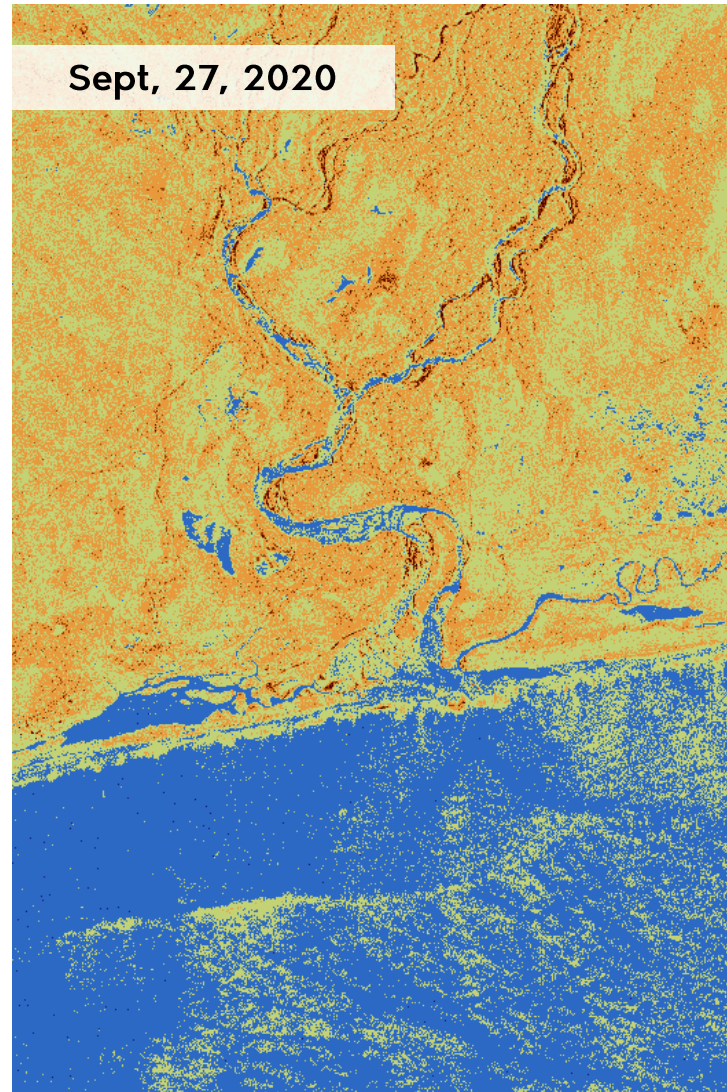

Natural emergencies monitoring

Flooding, Tyumen region

Natural emergencies monitoring

Wildfires

- ▶ Fire detection via space imagery data
- ▶ Dynamics of fire propagation
- ▶ Damage assessment

Dynamics of fire propagation

Natural emergencies monitoring

Kozelsky volcano

Nalycheva river mouth

Khalaktyrsky beach

Petropavlovsk-Kamchatsky

Natural emergencies monitoring

OPTICAL IMAGERY

RADAR IMAGERY